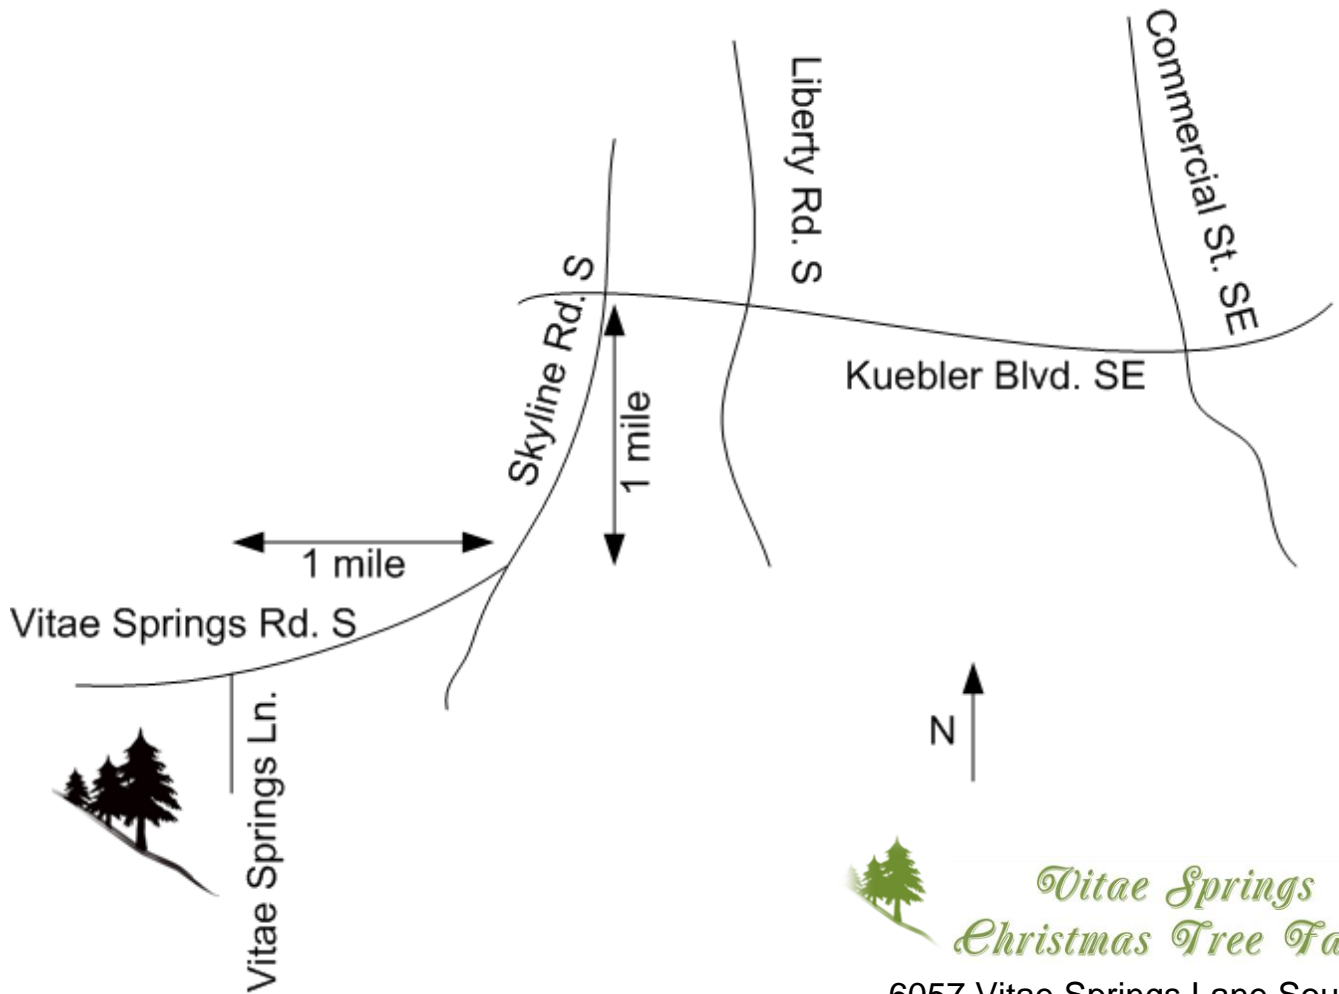

South Salem High School Music Christmas Tree Fundraiser 2017

By special arrangement with Vitae Springs Christmas Tree Farm
\$5 of each sale will go to the South Salem HS music program

Please mention this flyer at the time of purchase

*Vitae Springs
Christmas Tree Farm*

6057 Vitae Springs Lane South
Salem, Oregon 97306
503-851-5812

www.vitae springsctf.com

Saturdays and Sundays 10:00 a.m. to dusk
November 25th thru December 17th

U-Cut/We-Cut 5-16 ft. Douglas fir trees \$20
Cocoa, cider, cookies & family fun